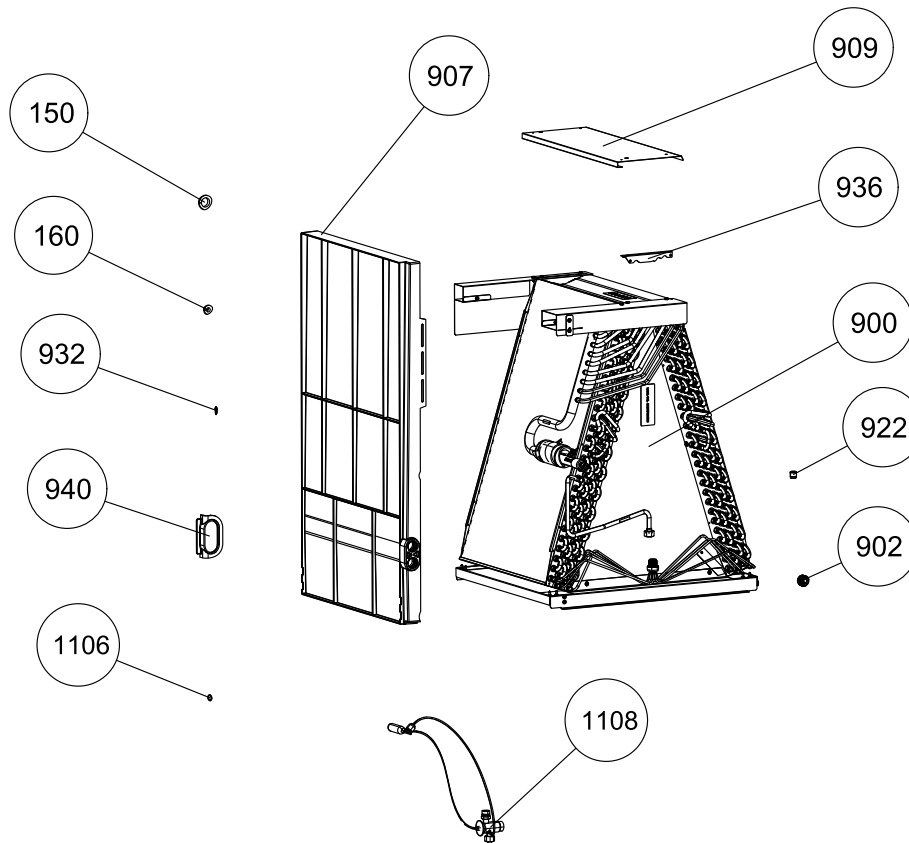

Section : REFRIGERATION SYSTEM

Section	Callout	Replacement Part #	Description	Original Part #	XAHC42E BCN1	XAHC48F BAN1	XAHC48F BCN1	XAHC60 GBAN1	XAHC60 GBCN1
3	150	S1-02813205000	GROMMET 7/8 INCH	S1-02813205000	1	1	1	1	1
3	900	S1-37348944001	COIL W/HORIZ DP,3R/22/21.0,ALUM,FLEX	S1-37348944001	1				
3	900	S1-37348946001	COIL W/HORIZ DP,3R/24/21.0,ALUM,FLEX	S1-37348946001		1	1		
3	900	S1-37348948001	COIL W/HORIZ DP,3R/28/21.0,ALUM,FLEX	S1-37348948001				1	1
3	902	S1-02812480001	PLUG,DRAIN PAN	S1-02812480001	1	1	1	1	1
3	907	S1-02818873000	PAN,DRAIN,HORIZONTAL,26.87 IN,A-COIL	S1-02818873000	1				
3	907	S1-02818874000	PAN,DRAIN,HORIZONTAL,30.90 IN,A-COIL	S1-02818874000		1	1		
3	907	S1-02818875000	PAN,DRAIN,HORIZONTAL,35.35 IN,A-COIL	S1-02818875000				1	1
3	909	S1-07348813001	SHIELD.BLOWOFF,3 ROW	S1-07348813001	1	1	1	1	1
3	922	S1-02310745000	CAP,SEAL,KNURLED 7/1	S1-02310745000	1	1	1	1	1
3	932	S1-02202475700	CORE,VLV,V PORT (M10)	S1-02202475700	1	1	1	1	1
3	940	S1-02818913000	GASKET,DRAIN PAN	S1-02818913000	1	1	1	1	1
3	1106	S1-02131419000	WASHER, TXV	S1-02131419000	2	2	2	2	2
3	1108	S1-1TVMBA1	KIT, TXV, R-410A, 3/4 INCH CHATLEFF CONN	S1-1TVMBA1		1		1