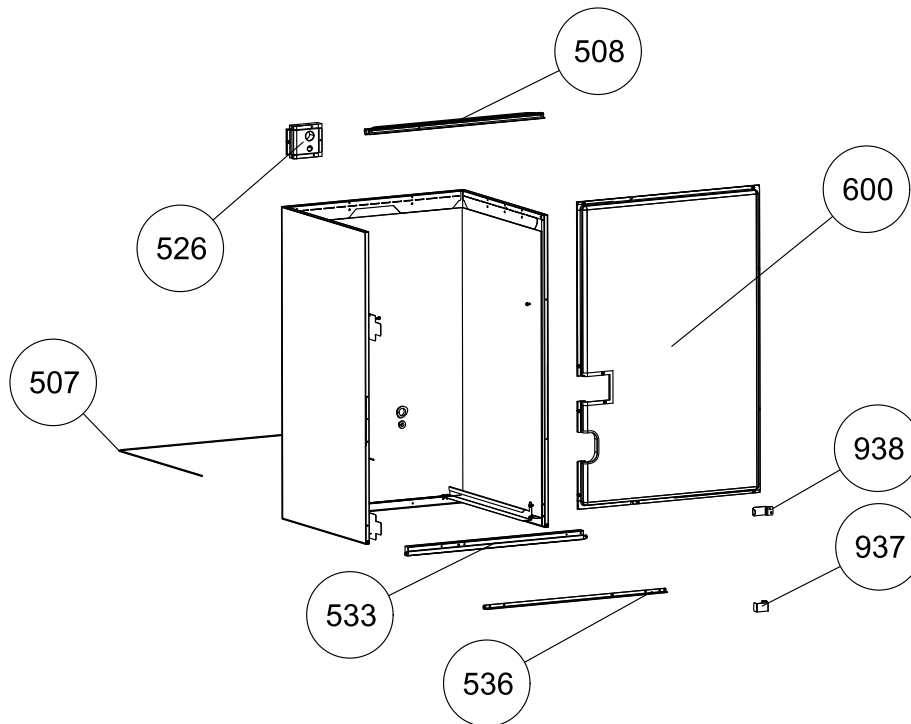

Section	Description
2	SHEET METAL / CABINET PARTS
3	REFRIGERATION SYSTEM
8	MISCELLANEOUS

Section : SHEET METAL / CABINET PARTS

Section	Callout	Replacement Part #	Description	Original Part #	XAHC42E BCN1	XAHC48F BAN1	XAHC48F BCN1	XAHC60 GBAN1	XAHC60 GBCN1
2	177	S1-07348818001	FLANGE, DUCT	S1-07348818001	4	4	4	4	4
2	186	S1-07348825001	PAN,AUXILLARY-DRAIN	S1-07348825001	1	1	1	1	1
2	187	S1-07348826001	SUPPORT,AUXILIARY-DRAIN PAN	S1-07348826001	1	1	1	1	1
2	507	S1-02925442000	INSULATION RETAINER,C-CABINET	S1-02925442000	1	1	1	1	1
2	508	S1-37348916001	BRACE,ASSEM,CABINET W/INSUL,21.0	S1-37348916001	1	1	1	1	1
2	533	S1-37348912001	BRACE,ASSEM.LOWER W/INSUL,21.0,CHAMP	S1-37348912001	1	1	1	1	1
2	536	S1-07348823001	ANGLE,TRANSITION,21.0,CHAMP	S1-07348823001	1	1	1	1	1
2	600	S1-37348854001	PNL,ASM,LOWER ACCESS,28.2 X 21.0,CHAMP	S1-37348854001	1				
2	600	S1-37348855001	PNL,ASM,LOWER ACCESS,32.4 X 21.0,CHAMP	S1-37348855001		1	1		
2	600	S1-37348856001	PNL,ASM,LOWER ACCESS,36.6 X 21.0,CHAMP	S1-37348856001				1	1
2	937	S1-07348819001	RETAINER,FRONT CLIP	S1-07348819001	1	1	1	1	1
2	938	S1-07348820001	RETAINER,BACK CLIP	S1-07348820001	1	1	1	1	1