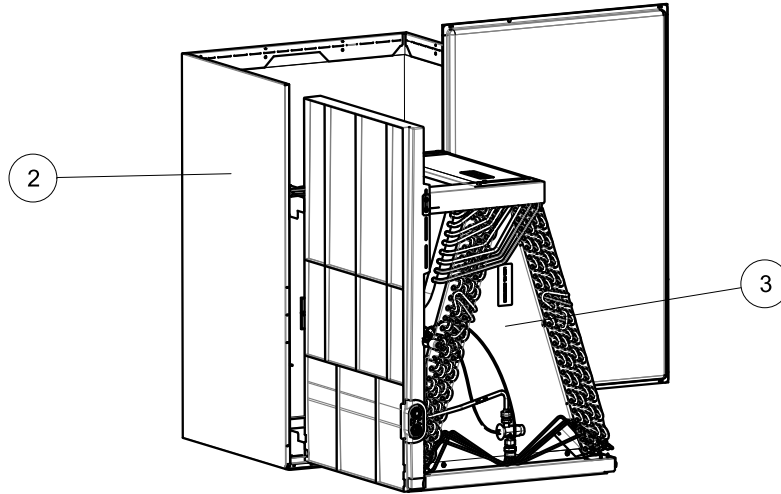

Section	Description
2	SHEET METAL / CABINET PARTS
3	REFRIGERATION SYSTEM
8	MISCELLANEOUS

Section : SHEET METAL / CABINET PARTS

Section	Callout	Replacement Part #	Description	Original Part #	XAHC42E BCN1	XAHC48F BAN1	XAHC48F BCN1	XAHC60 GBAN1	XAHC60 GBCN1
2	177	S1-07348818001	FLANGE, DUCT	S1-07348818001	4	4	4	4	4
2	186	S1-07348825001	PAN,AUXILLARY-DRAIN	S1-07348825001	1	1	1	1	1
2	187	S1-07348826001	SUPPORT,AUXILIARY-DRAIN PAN	S1-07348826001	1	1	1	1	1
2	507	S1-02925442000	INSULATION RETAINER,C-CABINET	S1-02925442000	1	1	1	1	1
2	508	S1-37348916001	BRACE,ASSEM,CABINET W/INSUL,21.0	S1-37348916001	1	1	1	1	1
2	533	S1-37348912001	BRACE,ASSEM.LOWER W/INSUL,21.0,CHAMP	S1-37348912001	1	1	1	1	1
2	536	S1-07348823001	ANGLE,TRANSITION,21.0,CHAMP	S1-07348823001	1	1	1	1	1
2	600	S1-37348854001	PNL,ASM,LOWER ACCESS,28.2 X 21.0,CHAMP	S1-37348854001	1				
2	600	S1-37348855001	PNL,ASM,LOWER ACCESS,32.4 X 21.0,CHAMP	S1-37348855001		1	1		
2	600	S1-37348856001	PNL,ASM,LOWER ACCESS,36.6 X 21.0,CHAMP	S1-37348856001				1	1
2	937	S1-07348819001	RETAINER,FRONT CLIP	S1-07348819001	1	1	1	1	1
2	938	S1-07348820001	RETAINER,BACK CLIP	S1-07348820001	1	1	1	1	1